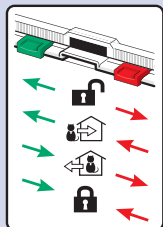

## Installation

Depending on model, Pet Mate's pet doors can be installed in panel doors, standard doors, single/double glazing and walls. (See Chart).

## Standard Range

Locking and Access options by model:

### 2 Way Lock

Simple slide Open/Closed lock

### 4 Way Lock

Unlocked In Only Out Only Locked